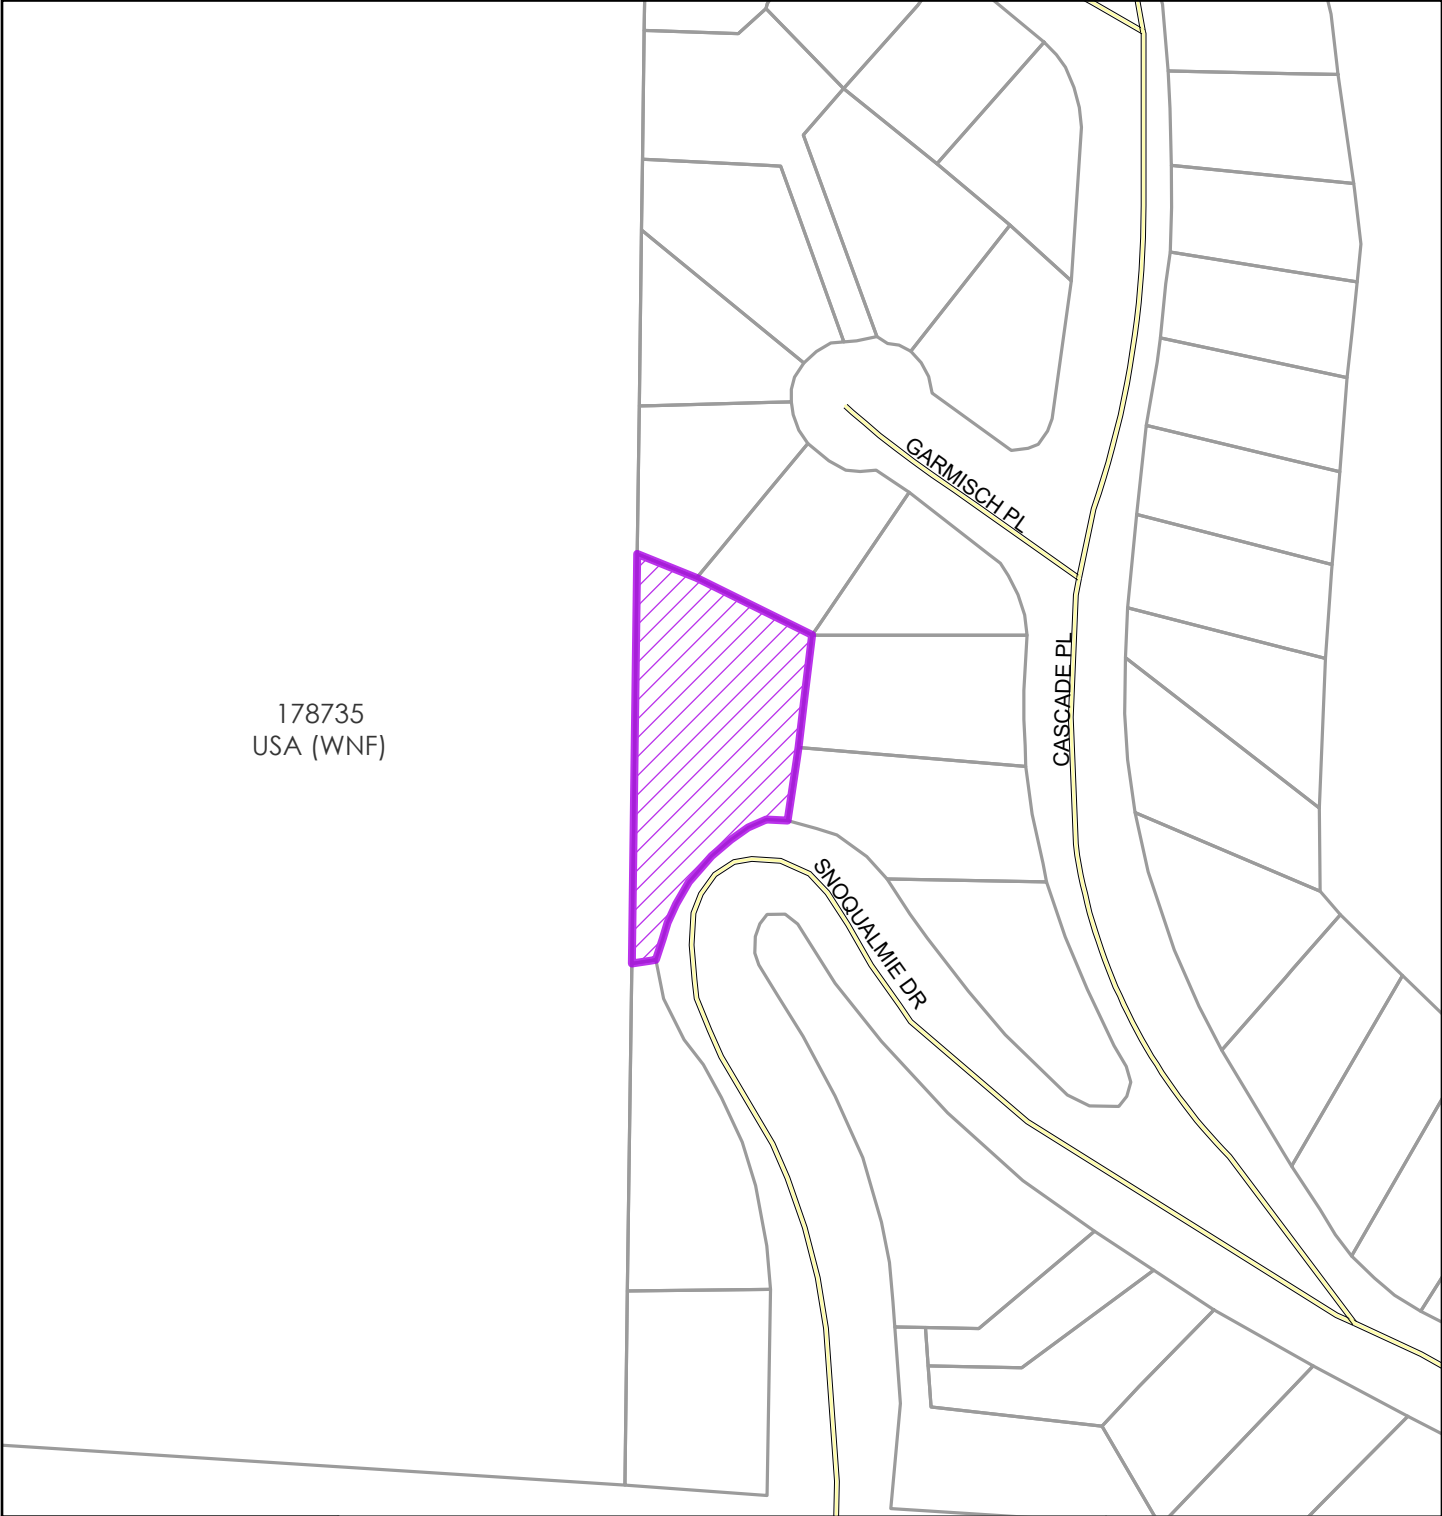

RU-26-00001 Pazaruski

Shoreline

2026

Coordinate System: NAD 1983 StatePlane Washington South FIPS 4602 Feet